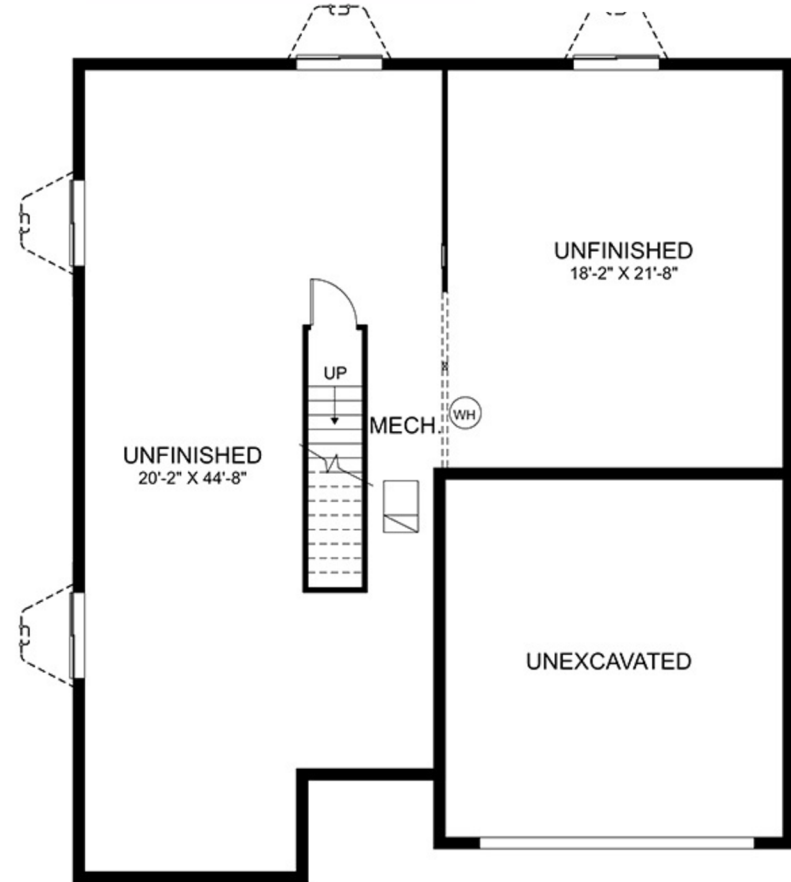

interested in this floorplan?
give us a call!

 **307.800.7223**

unique features:

- Large corner pantry and floating island in Kitchen
- Connected living space
- Open Dining Room, Living Room, and Kitchen for easy entertaining
- Grand entryway with vaulted ceiling
- Covered front porch

3-5  2-3  2-3 

1,493 SQFT - 2,870 SQFT

the wright

main floor

optional basement

discover more options with
our interactive floorplans

customize this floorplan

the wright