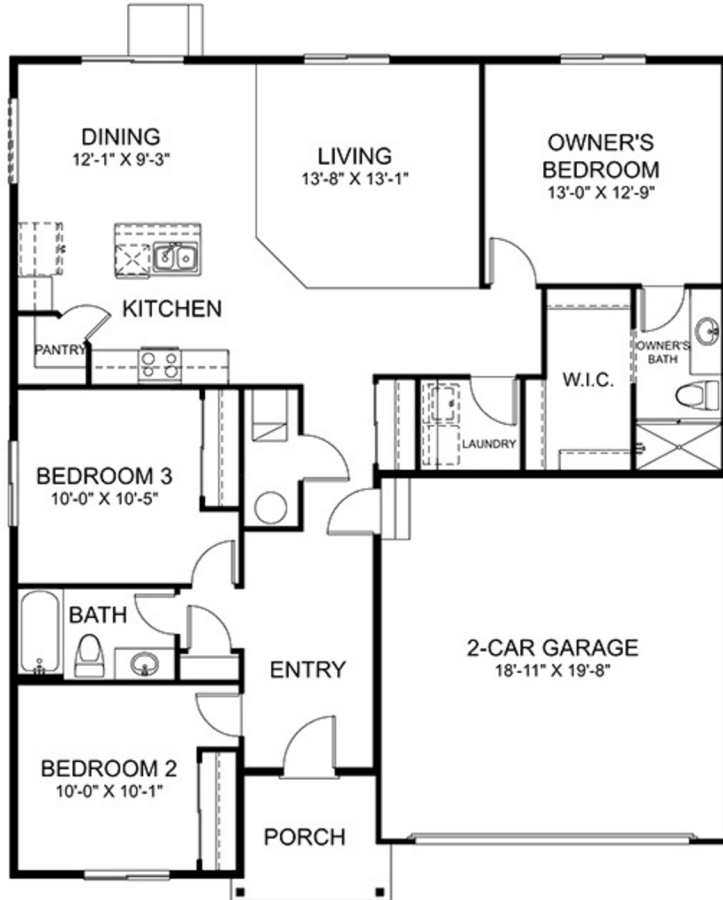

interested in this floorplan?
give us a call!

 **307.800.7223**

unique features:

- Large corner pantry and floating island in Kitchen
- Connected living space
- Open Dining Room, Living Room, and Kitchen for easy entertaining
- Grand entryway with vaulted ceiling
- Covered front porch

3-5  2-3  2-3 

1,493 SQFT - 2,870 SQFT

the wright

main floor

optional basement

discover more options with
our interactive floorplans

customize this floorplan

the wright