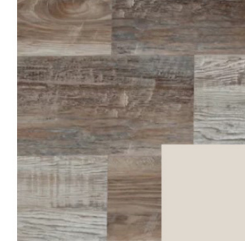

# 323 Wright Way *The Edison*

Siding

Siding Accent

Shingles

Stone Accent

Stain

Outdoor Lighting

Rendering pictured may not display exact finishes and selections.

Hard Flooring

Carpet

Interior Lighting

Paint Color

Entry Light

Front Door

Exterior Handleset

Bathroom Lighting